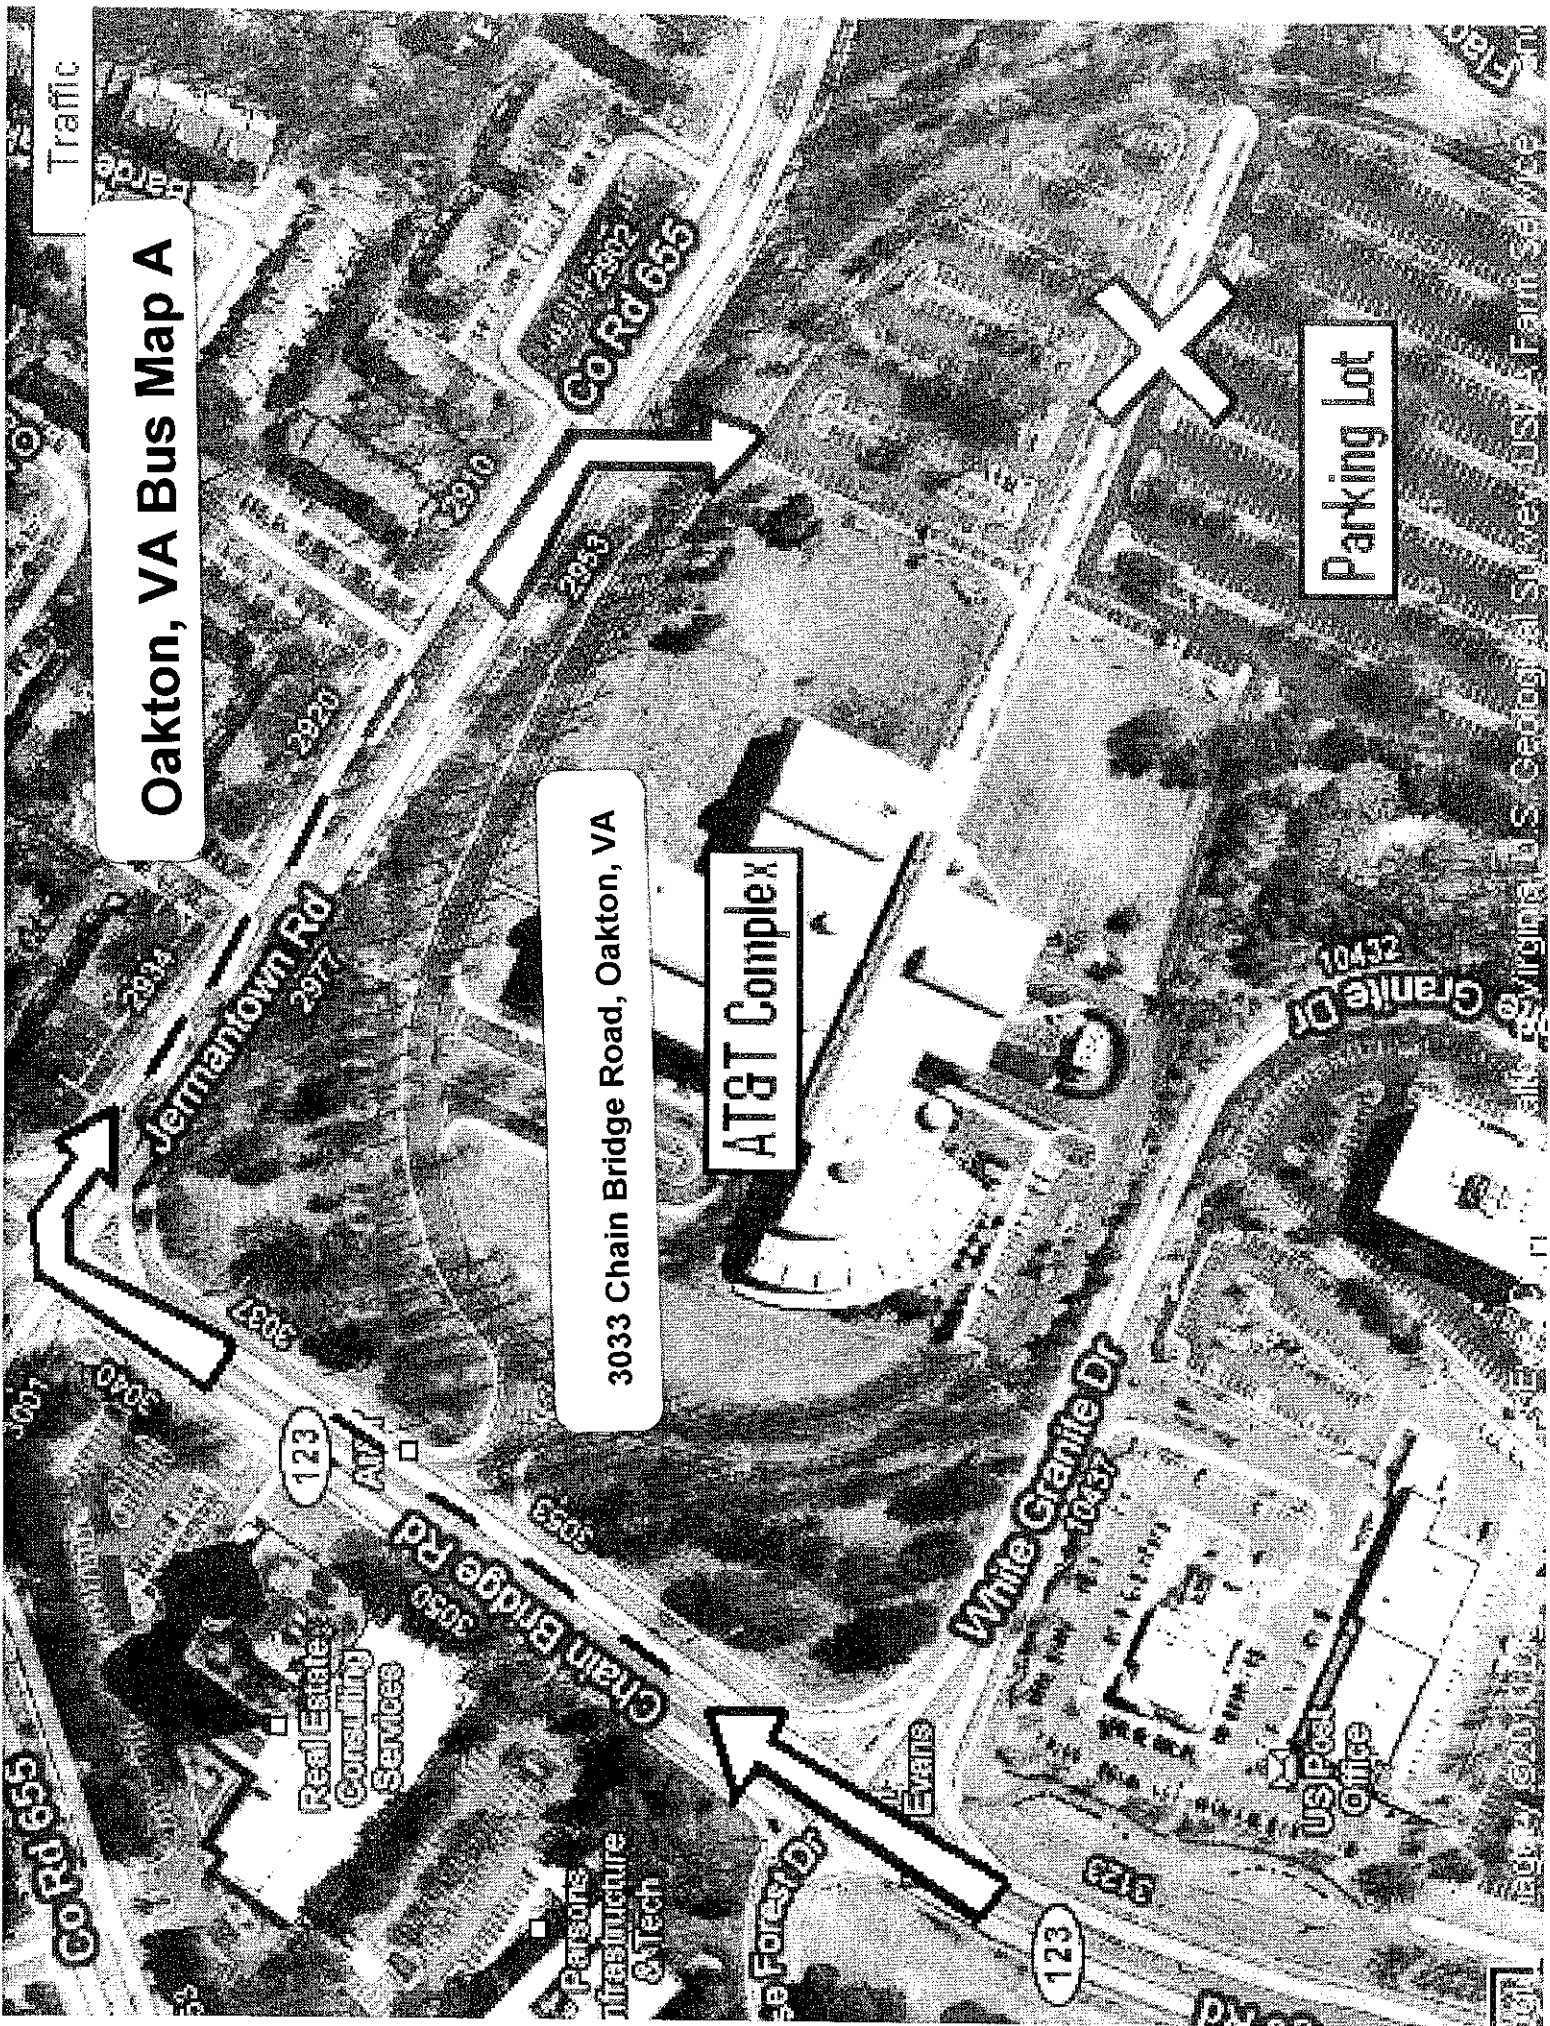

# Oakton, VA Bus Map B

## AT&T Complex

3033 Chain Bridge Road, Oakton, VA

Traffic

Oakton, VA Bus Map A

3033 Chain Bridge Road, Oakton, VA

AT&T Complex

Parking Lot

Go Rd 655

123