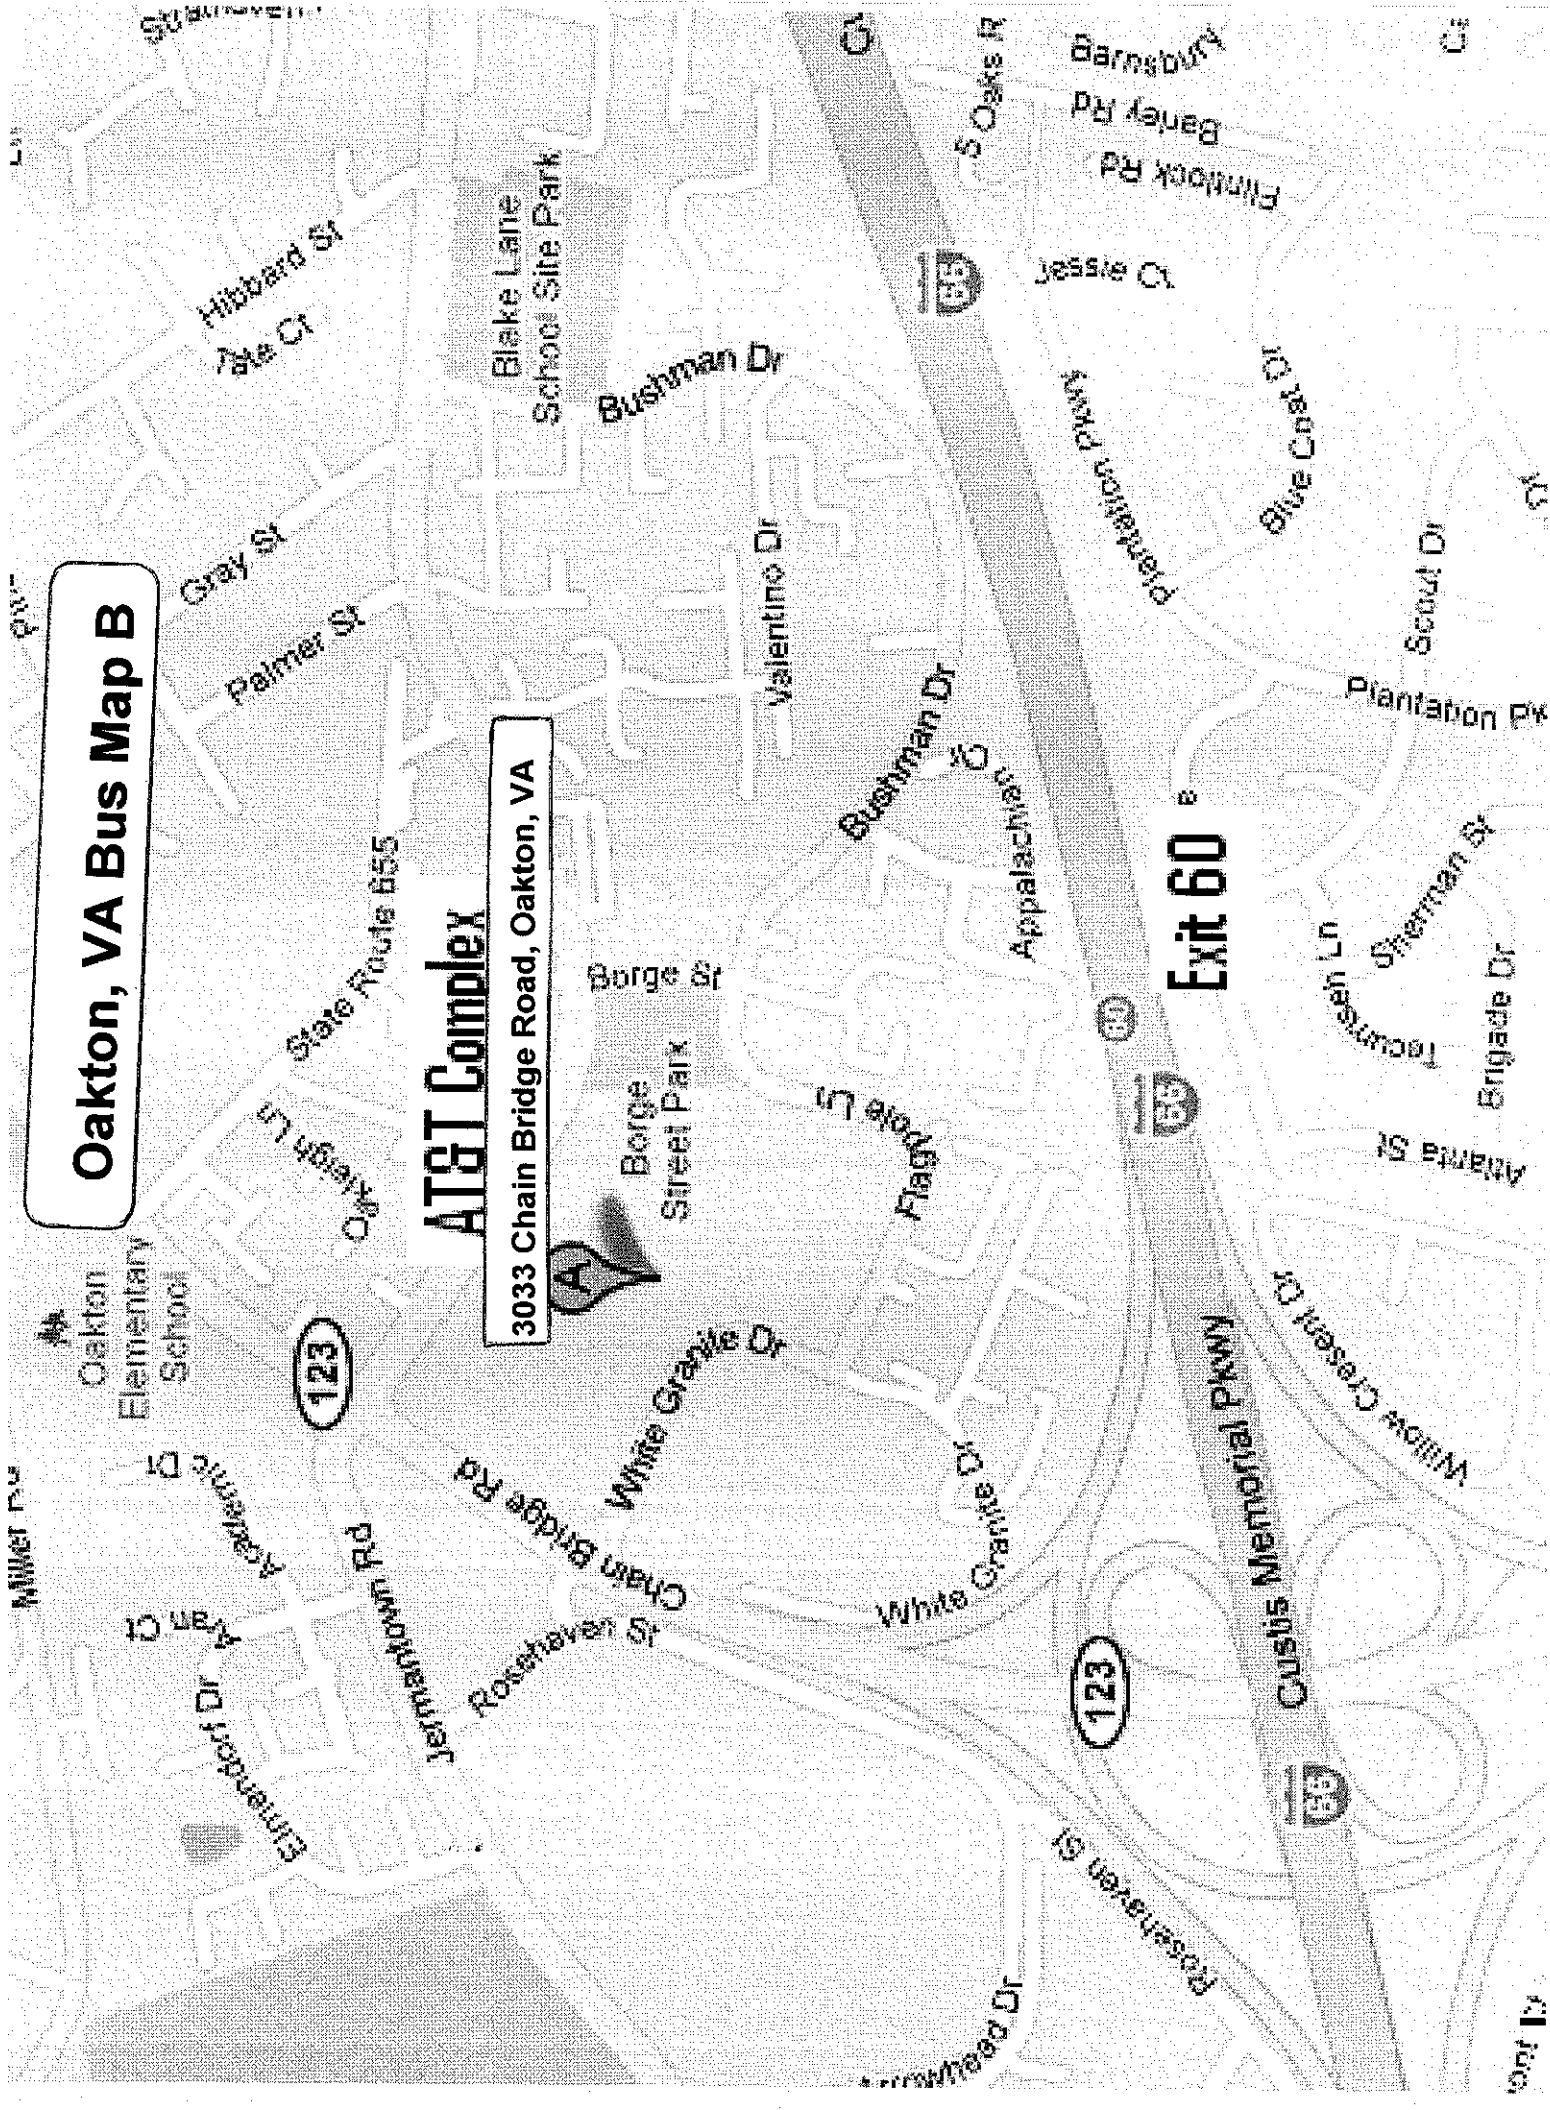

# Oakton, VA Bus Map B

## AT&T Complex

3033 Chain Bridge Road, Oakton, VA

Traffic

Oakton, VA Bus Map A

3033 Chain Bridge Road, Oakton, VA

AT&T Complex

Parking Lot

Go Rd 655