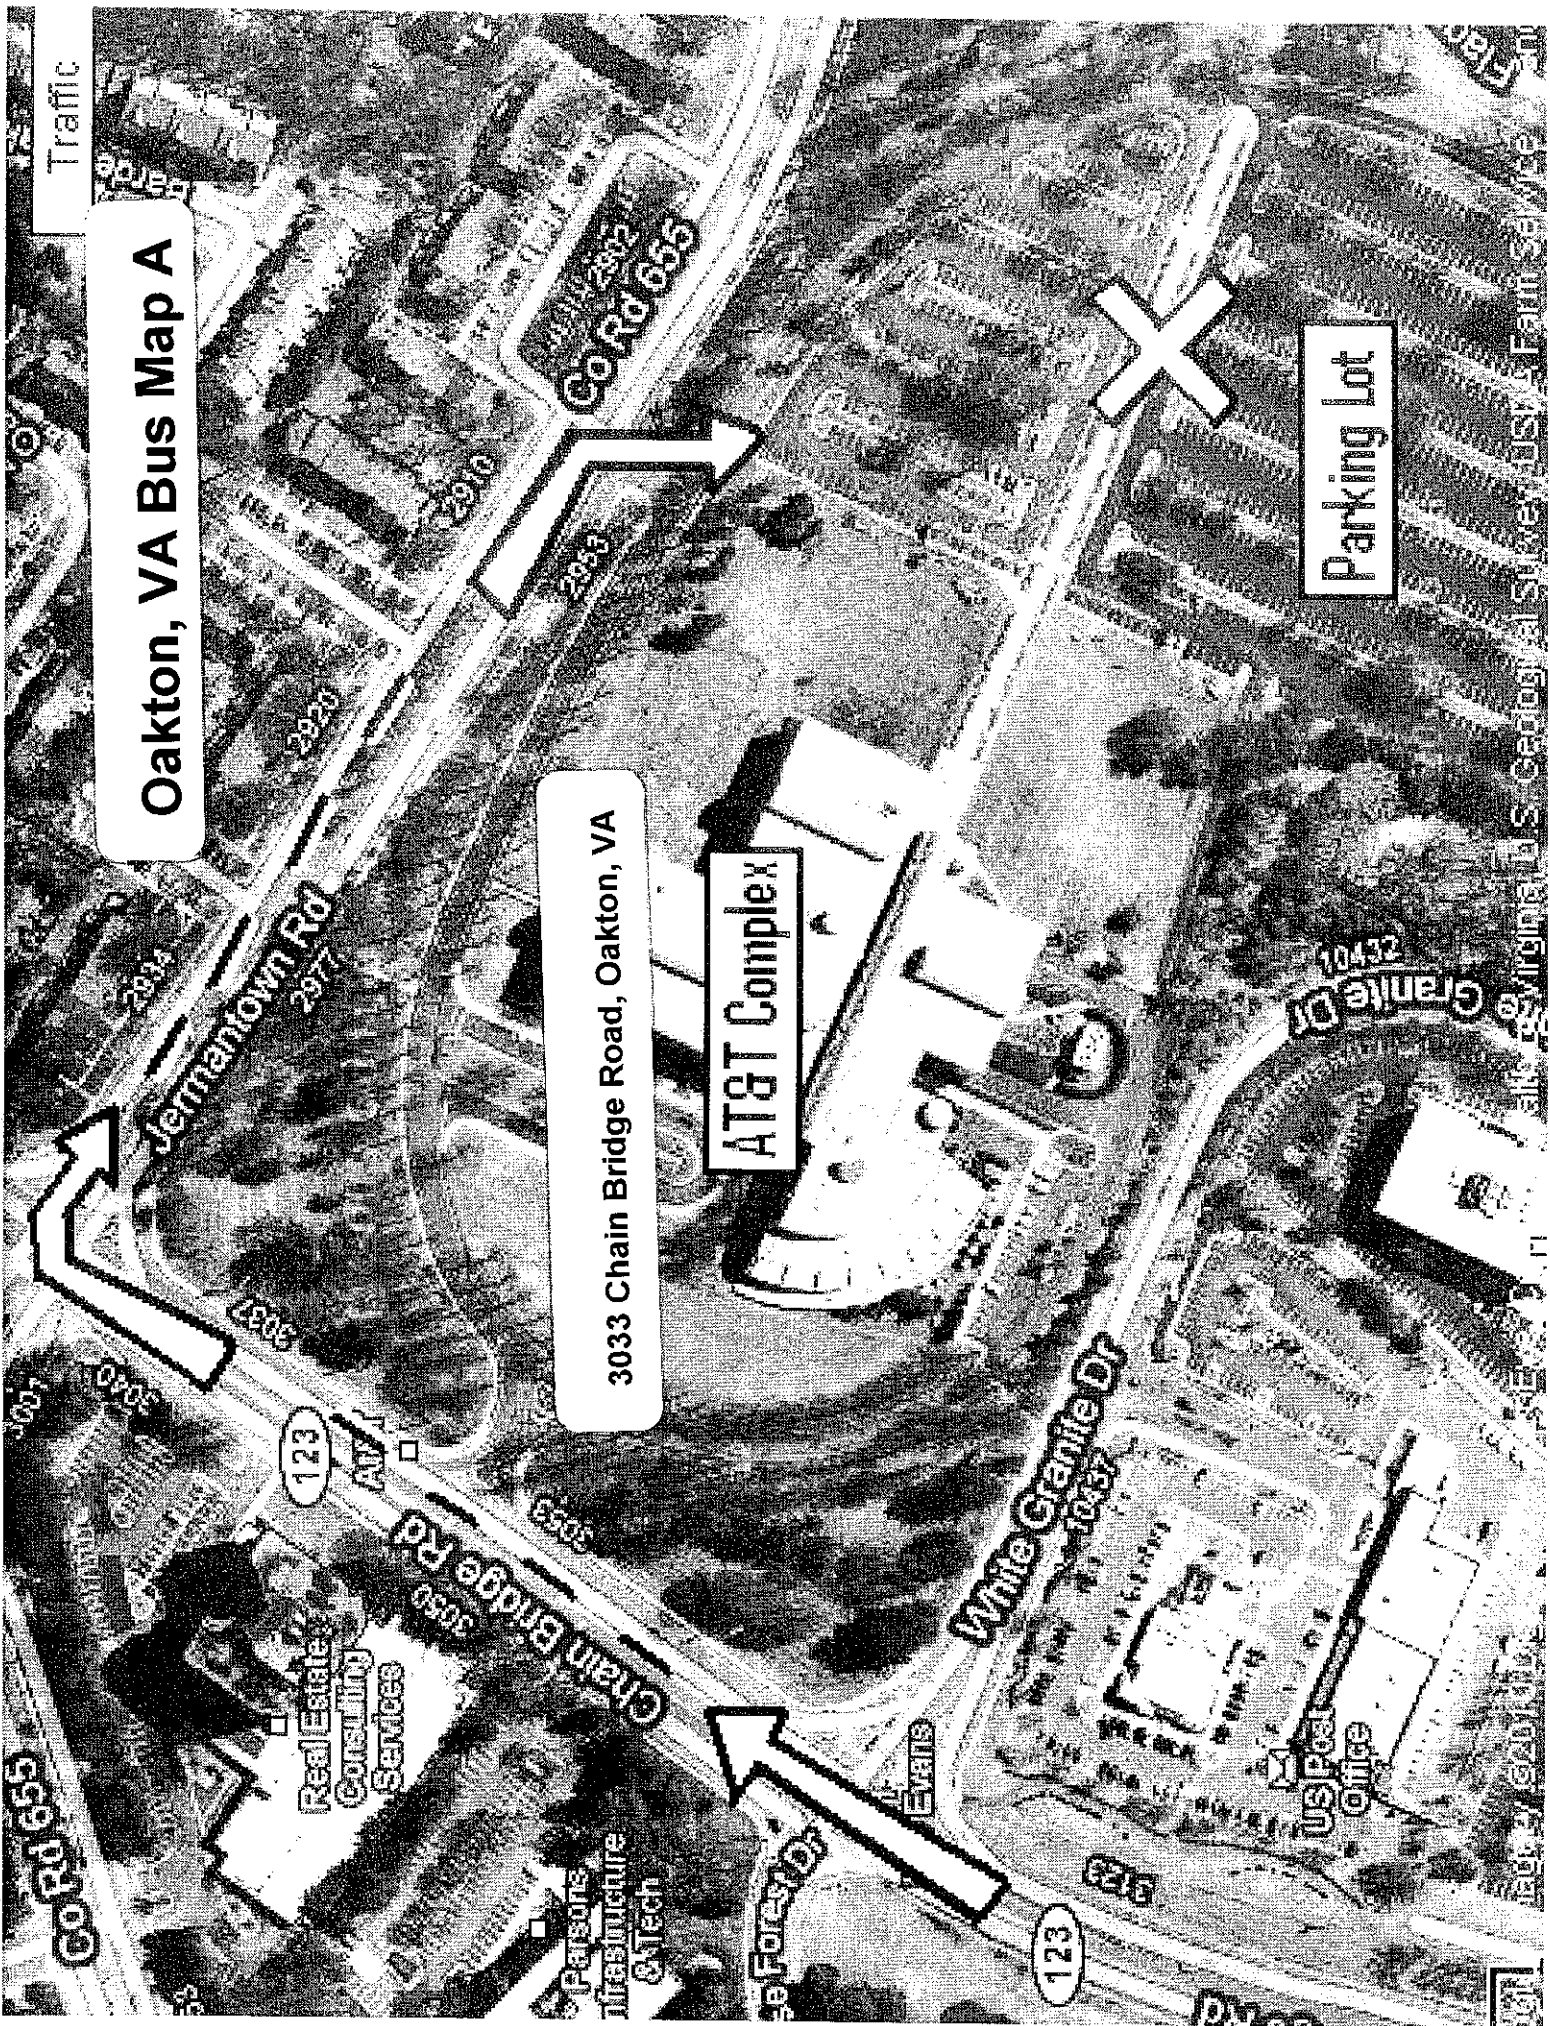

Oakton, VA Bus Map B

AT&T Complex

3033 Chain Bridge Road, Oakton, VA

Traffic

Oakton, VA Bus Map A

3033 Chain Bridge Road, Oakton, VA

AT&T Complex

Parking Lot

Go Rd 655

Go Rd 655

Granite Dr
2301

Forey Dr

EVANS