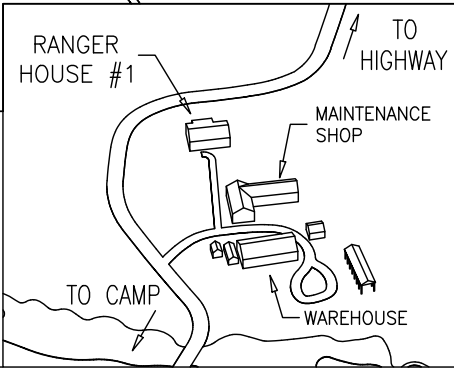

PATHFINDER CAMP

LENAPE CAMP

WILDERNESS CAMP

- ⚡ = FROST-FREE SPIGOTS AT:
- Wilderness
 - Bayview
 - Beachcomber
 - Choptank
 - Archery Range
 - Bridge House Aux.
 - Campfire

FILENAME
RSR-022509a.pdf

400 RODNEY SCOUT ROAD
NORTH EAST, MD 21901
<http://www.dmvc.org>
phone 410-287-5888

~1.5 MILES TO HIGHWAY
~0.6 MILES TO RANGER HOUSE #1

250 METERS (~1/6 MILE)