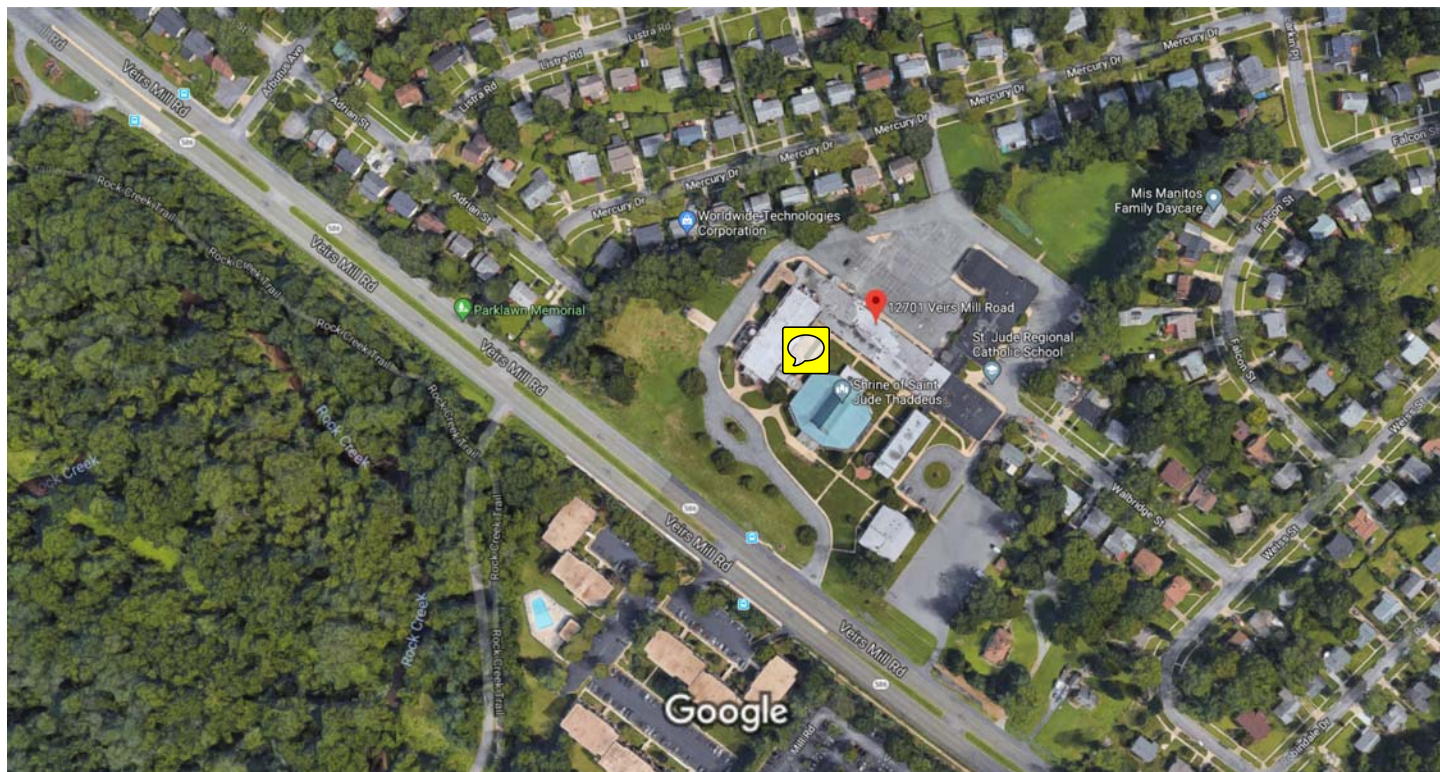

12701 Veirs Mill Rd

You can enter the property from Veirs Mill Road or Mercury Drive. The entrance to the Our Lady of Guadalupe Room is between the Church and the Parish Center

Imagery ©2018 Google, Map data ©2018 Google 100 ft

Attention Troop 1083 - we will start using the Shrine of St. Jude Campus for MOnday meetings starting January 8th. The prime meeting room will be the Our Lady of Guadalupe Room. The entrance is located on the walkway between the church and the parish center. See circle on the map above. Parking is available in front and rear of the buildings and you can walk through the buildings if you park in the rear lot (Mercury Drive Entrance).

12701 Veirs Mill Rd

Rockville, MD 20853

At this location

Shrine of Saint Jude Thaddeus Catholic Church

4.3 (18)

Catholic Church · 12701 Veirs Mill Rd